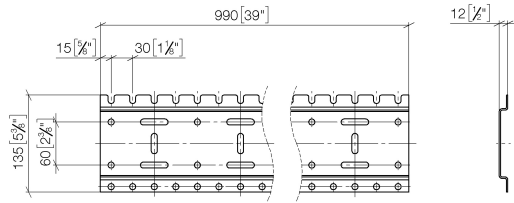

xGRID Installation track 990 mm -

12 320 970 90

- width 990mm
- height 135 mm
- depth 12 mm
- retaining screws and plugs

More information about the xGRID installation track can be found in the planning appendix to the SYMETRICS brochure.

xGRID Installation track 990 mm -

12 320 970 90

mm [inches]

xGRID Installation track 990 mm -

12 320 970 90

Spare parts list

| No. | Item Number | Name | Quantity used | Delivery time |
|-----|--------------------|------------|---------------|---------------|
| 1 | 04 30 31 024 01 90 | fixing set | 6 | 2 |