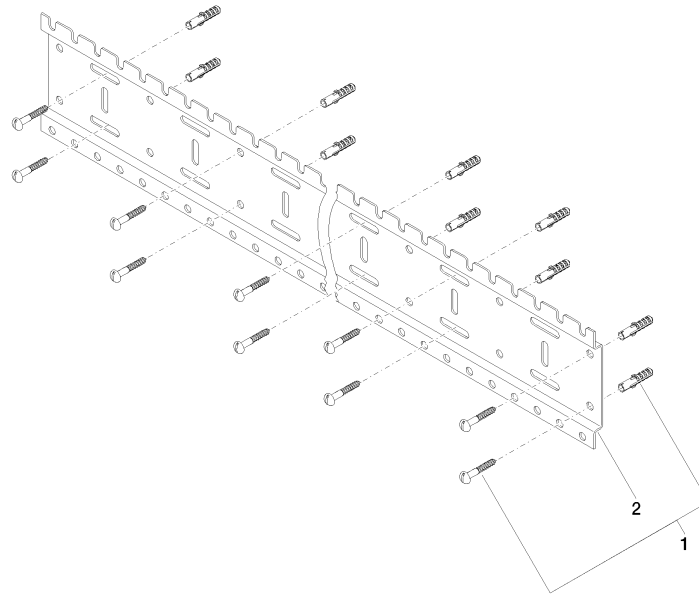

xGRID Installation track 990 mm -

12 320 970 90

- width 990mm
- height 135 mm
- depth 12 mm
- retaining screws and plugs

More information about the xGRID installation track can be found in the planning appendix to the SYMETRICS brochure.

xGRID Installation track 990 mm -

12 320 970 90

mm [inches]

xGRID Installation track 990 mm -

12 320 970 90

Spare parts list

| No. | Item Number | Name | Quantity used | Delivery time |
|-----|--------------------|------------|---------------|---------------|
| 1 | 04 30 31 024 01 90 | fixing set | 6 | 2 |